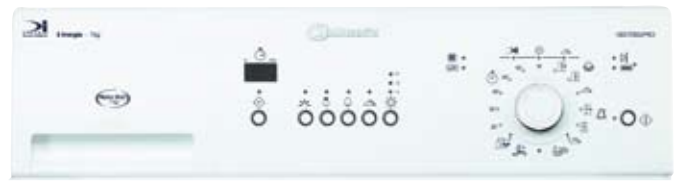

HDW 7000/PRO Washer

- 7 Kg capacity
- New aesthetic
- New appealing design
- Bigger door, entrance and volume
- 14 programs
- Hot fill

HDD 7000/PRO Dryer

- 7 Kg capacity
- Remaining time indication
- Continuous start delay
- Humidity sensors
- Reverse tumble

Semi-professional laundry set

Space Saving and up to 70 Kg laundry capacity per week

WASHER 7 KG	
COMMERCIAL CODE	HDW 7000/PRO
12 NC	858311801000
COLOUR	GLOBAL WHITE
CAPACITY WASHING (KG)	7
SPEED SPIN (RPM)	1200
HOT FILL	YES
AQUASTOP SYSTEM	FULL AQUASTOP SYSTEM
DRUM ENTRANCE (MM)	440
DRUM VOLUME (L)	58
DRUM MATERIAL	STAINLESS STEEL
OPENING ANGLE (°)	172
DOOR HINGE	LEFT
DETERGENT DISPENSER	3
WOOL CRADLE	YES
FOAM CONTROL	YES
IMBALANCE CORRECTION SYSTEM	YES
FILTER	YES
ACCESS TO PUMP	YES/PLINTH
CONTROL SYSTEM	ELECTRONIC
WASHING CYCLE FLOW BAR	YES
HEATING POWER (W)	2050
SUPPLY VOLTAGE (V)	220-230
SUPPLY FREQUENCY (HZ)	50
FUSE AMPERE (A)	10
LENGTH OF CORD (CM)	150
PLUG	SHUKO PLUG
ENERGY EFFICIENCY CLASS	A+
ENERGY CONSUMPTION WASHING (KWH)	1,19
WASHING PERFORMANCE CLASS	A
WATER CONSUMPTION WASHING (L)	54
SPIN DRYING CLASS	B
REST HUMIDITY (PERCENTAGE)	52
NOISE WASHING (DBA)	57
NOISE SPINNING (DBA)	77
SPIN SPEED ADJUSTABLE MPD	VARIABLE
RINSE HOLD	YES
SPIN SPEED REDUCTION	YES
INTENSIVE RINSE	YES
PREWASH	YES
ECO	YES
EASY IRONING	YES
START	YES
REMAINING TIME INDICATION	YES
START DELAY	CONTINUOUS
RESET BUTTON	YES
CHILD LOCK ON KEY BOARD	YES
NR OF PROGRAMS	14
COTTON	1
COTTON/ANTIBACTERIAL/HYGIENIC +	1
EASY-CARE / SYNTHETICS	1
DELICATES	1
WOOL	1
HANDWASH	1
HANDWASH/LINGERIE	1
DAILY 40°C OR TUTTIGIORNI (IG) - MAGIC40°	1
CHRONO 15MIN	1
RINSE AND SPIN INTENSIVE	1
SPIN INTENSIVE	1
DRAIN AS BUTTON	1
SUPER ECO/WHITEST WHITE	1
JEANS/BABY	1
SPORT	1
DYNAMIC INTELLIGENCE	1
NOISE INSULATION	YES FULL / BRACES
WASH OPTIMIZATION	SENSOR TECHNOLOGY
DIMENSIONS UNPACKED HXWXD(MM)	850X600X600
DIMENSIONS PACKED HXWXD(MM)	880X640X649
WEIGHT UNPACKED (KG)	73
WEIGHT PACKED (KG)	74